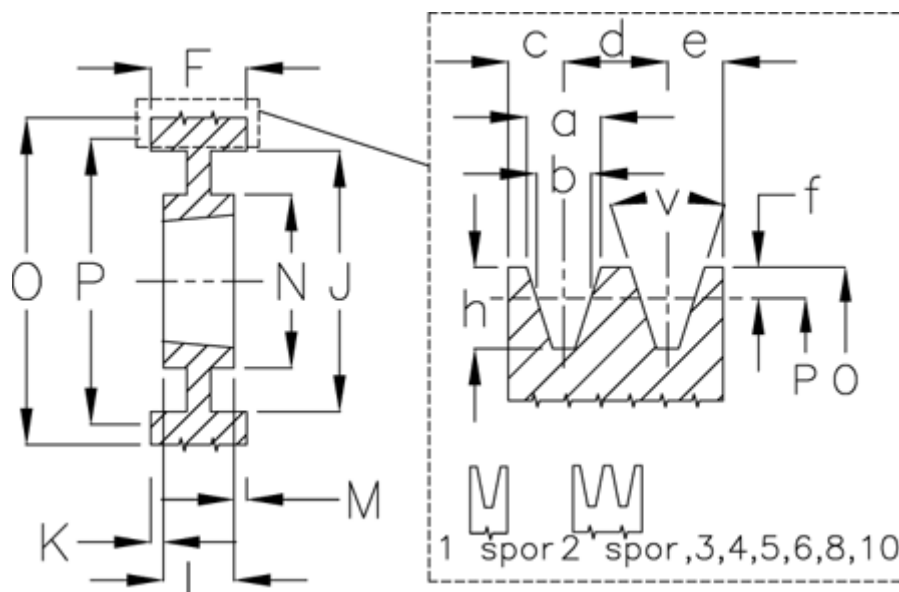

Article number: 604111031508

Description: V-belt pulley SPB 315/8 TL3535

Measures

a	= 16.3	F	= 158	Number of grooves	= 8
b	= 14.0	For bush	= 3535	O	= 322.0
Bush \varnothing max	= 90	h	= 17.5	P	= 315
c	= 12.5	J	= 272	Type	= SPB
d	= 19.0	K	= 34,5	v (degrees)	= 38
e	= 12.5	L	= 89		
E	= 25	m	= 34,5		
f	= 3.5	N	= 175		